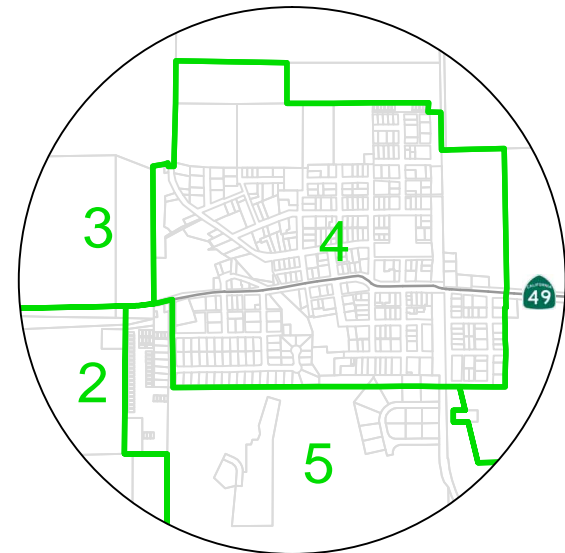

SIERRA COUNTY SUPERVISORIAL DISTRICTS 2011

* DISTRICT 4 DETAIL